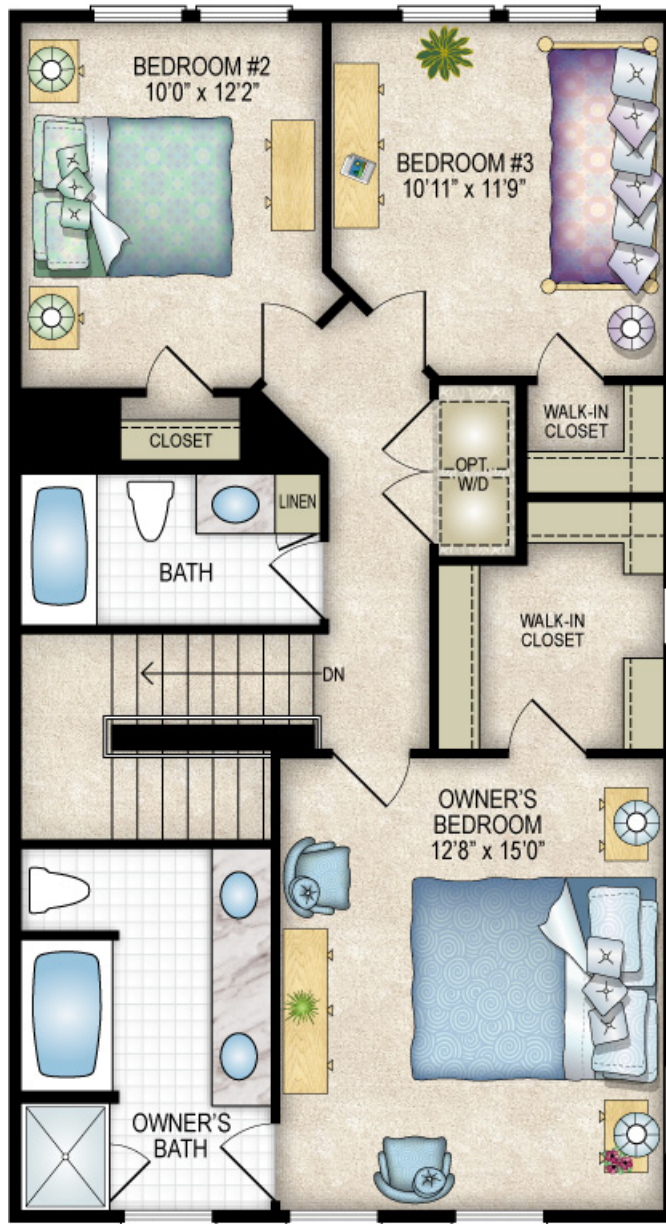

**First Floor**

Second Floor

5780 Richards Valley Road, Ellicott City, MD 21043 | 877-364-1213 | [ShipleysGrantHomes.com](http://ShipleysGrantHomes.com)

Prices subject to change. Actual product and specifications may vary in dimension or detail from these drawings. This image is for illustrative purposes only. All dimensions are approximate. Please see a Bozzuto Representative for details.

Lower Level