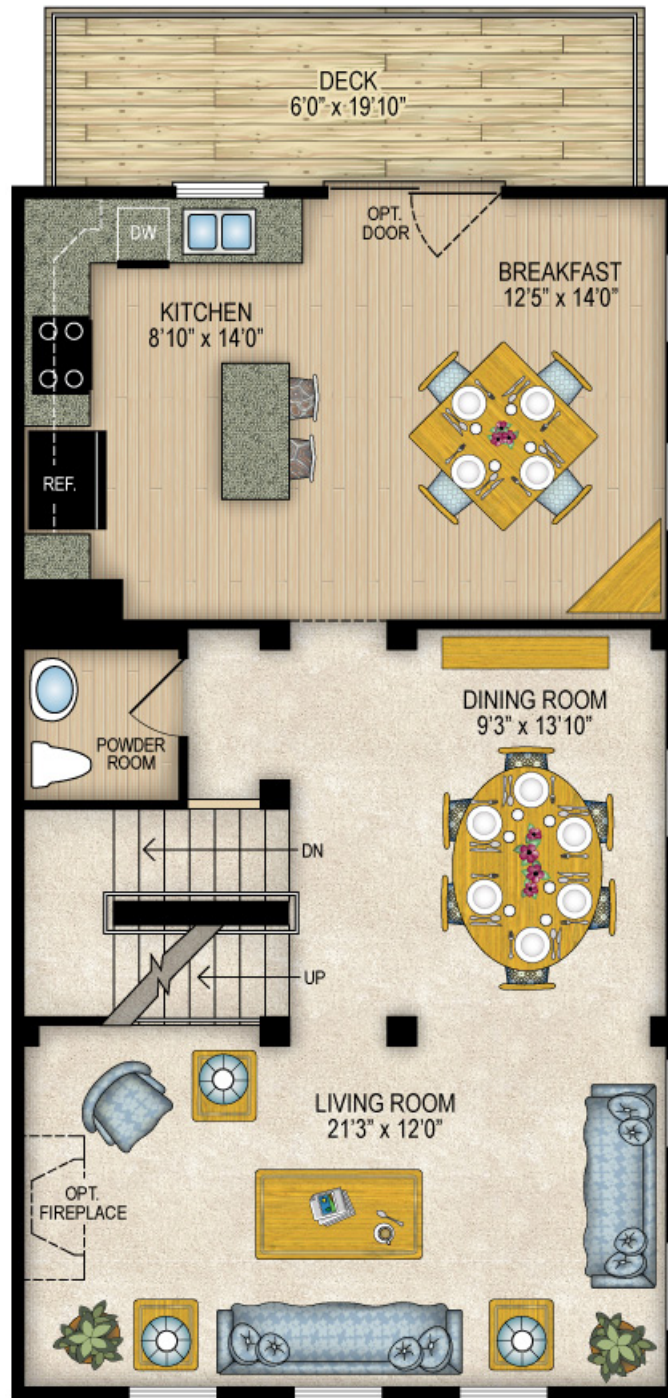

**First Floor**

Second Floor

5780 Richards Valley Road, Ellicott City, MD 21043 | 877-364-1213 | [ShipleysGrantHomes.com](http://ShipleysGrantHomes.com)

Prices subject to change. Actual product and specifications may vary in dimension or detail from these drawings. This image is for illustrative purposes only. All dimensions are approximate. Please see a Bozzuto Representative for details.

Lower Level